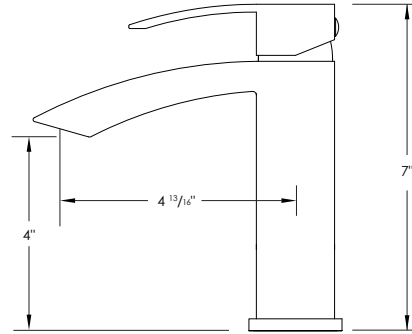

SABANA

B-109

SINGLE HANDLE BASIN BATHROOM FAUCET

DIMENSIONS

RECOMMENDED ACCESSORIES

D-700B D-700C D-701N
POP-UP DRAINS WITH OVERFLOW

HANDLE TYPE

LEVER

NUMBER OF HANDLE

1

CARTRIDGE MODEL

PREMIUM CERAMIC VALVE

SIZE: 35mm
STYLE: LEVER

CONTROL WATER TEMPERATURE

HOT AND COLD

FAUCET FINISH

BRUSHED NICKEL (B)

POLISHED CHROME (C)

MATTE BLACK (N)

PRODUCT DIMENSIONS

Faucet Height (in)	7"
Spout Height (in)	4"
Spout Reach (in)	4 13/16"

CONFIGURATION

1-HOLE

3-HOLES

CHROME POLI (C)

NOIR MAT (N)

DIMENSIONS DU PRODUIT

Hauteur du robinet (po)	7"
Hauteur du bec (po)	4"
Portée du bec (po)	4 13/16"

CONFIGURATION

1-TROU

3-TROUS

INSTALLATION